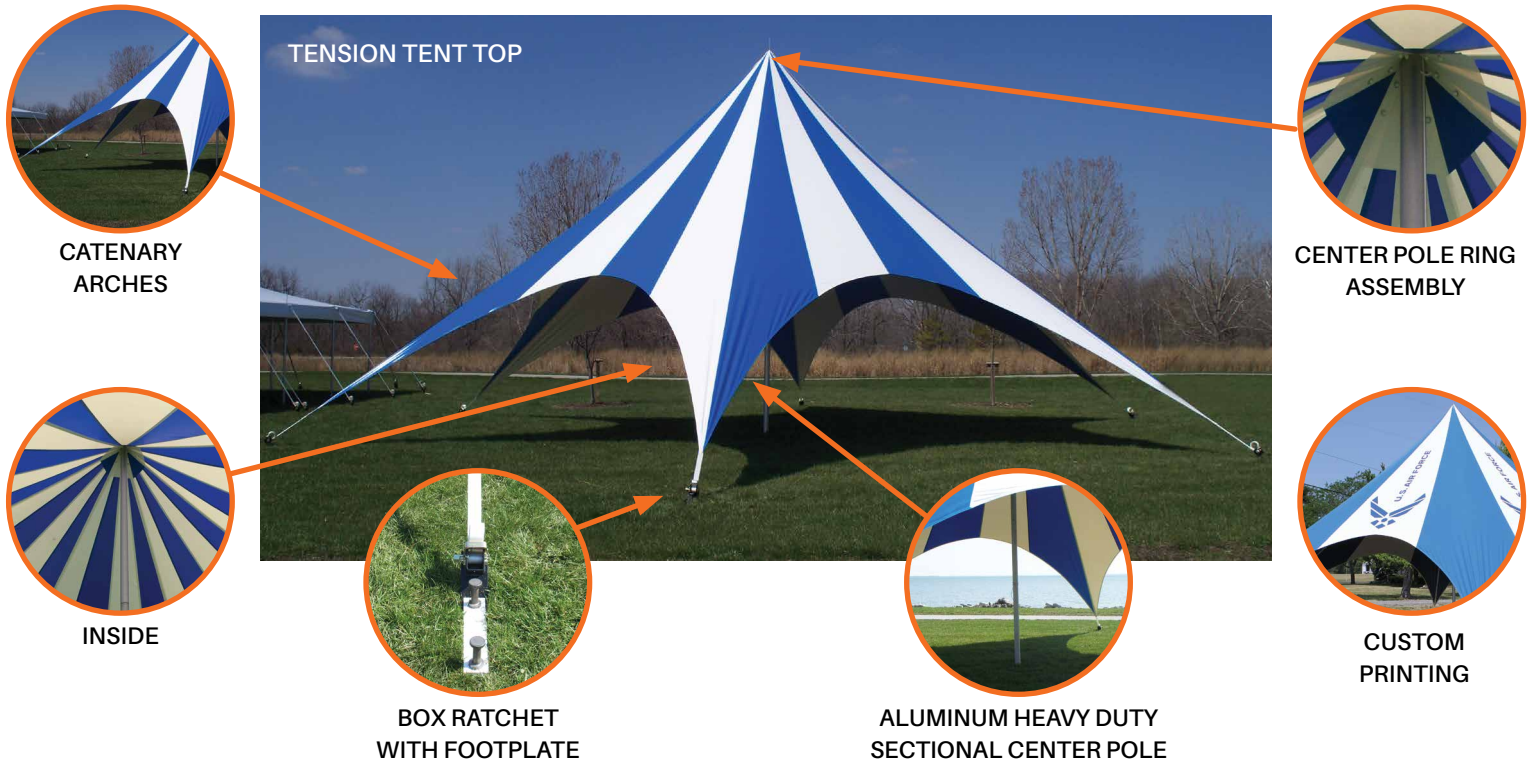

TP SERIES POLE TENT

The TP Series Tent is a unique pole tent because of its high peak and unconventional canopy design. Two colors come standard on this tent, making it easy to catch the eyes of viewers when used as a promotional tent or at places like car dealerships. The TP can also be custom printed with your brand or logo. The TP Series footprint is approximately 52 ft. (16 meters) in diameter.

Minimal Hardware • Fast Installation • Custom Printing Available

5373 State Route 29, Celina, Ohio 45822-9210 • Sales@Celina.com
Celina.com • Youtube.com/CelinaTent • 419-586-3610 • 1-866-GET-TENT

Component Overview:

Key							
Letter	A	B	C	D	E	F	G
Description	Alum. Center Pole Top	Alum. Center Pole Insert	Alum. Center Pole Bottom	Box Ratchet w/ Foot Plate	Double Head Stakes	Stake Plates	Tent Top

Tent Construction:

- 16 oz. blockout, flame resistant, mold/mildew resistant vinyl
- One single 21' (3 pc.) heavy duty aluminum center pole
- Utilizes 6 standard 2" box ratchet with foot plates, 6 stake plates and 12 double headed stakes
- 2" vinyl reinforced webbing runs from each stake to the peak of the tent
- All catenary arches are sewn with a 1.25" wide vinyl reinforced webbing
- Tent top center pole ring is sewn and bolted in place for added support
- 52' 6" diameter circle spans 2164.8 sq ft of coverage
- Stock colors and custom printing available by special order