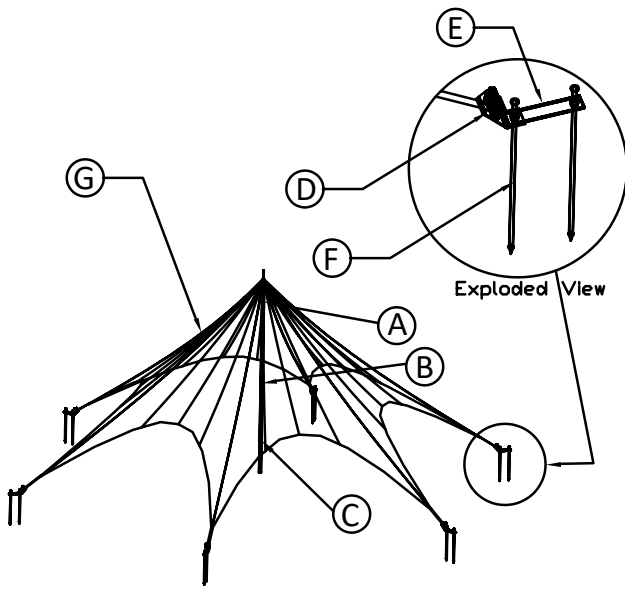

TP SERIES POLE TENT

The TP Series Tent is a unique pole tent because of its high peak and unconventional canopy design. Two colors come standard on this tent, making it easy to catch the eyes of viewers when used as a promotional tent or at places like car dealerships. The TP can also be custom printed with your brand or logo. The TP Series footprint is approximately 52 ft. (16 meters) in diameter.

Key							
Letter	A	B	C	D	E	F	G
Description	Alum. Center Pole Top	Alum. Center Pole Insert	Alum. Center Pole Bottom	Box Ratchet w/ Foot Plate	Double Head Stakes	Stake Plates	Tent Top

Tent Construction:

- 16 oz. blockout, flame resistant, mold/mildew resistant vinyl
- One single 21' (3 pc.) heavy duty aluminum center pole
- Utilizes 6 standard 2" box ratchet with foot plates, 6 stake plates and 12 double headed stakes
- 2" vinyl reinforced webbing runs from each stake to the peak of the tent
- All catenary arches are sewn with a 1.25" wide vinyl reinforced webbing
- Tent top center pole ring is sewn and bolted in place for added support
- 52' 6" diameter circle spans 2164.8 sq ft of coverage
- Stock colors and custom printing available by special order