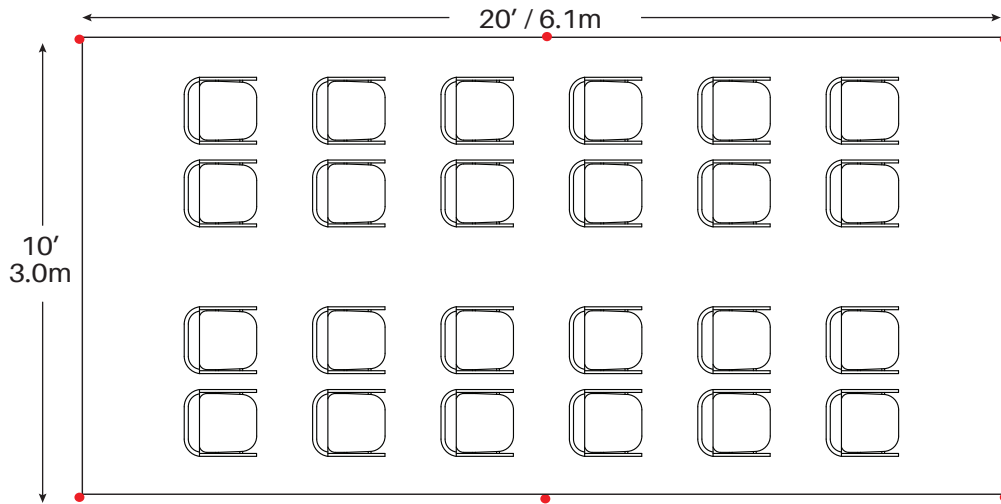

1 - 72" Round Tables  
10 - Chairs

2 - 60" Round Tables  
16 - Chairs

● = Legs

\*Minimum Seating Layouts\*

2 - 8' Banquet Tables  
20 - Chairs

3 - 6' Banquet Tables  
18 - Chairs

● = Legs

\*Minimum Seating Layouts\*

Cathedral Seating - 24 Chairs

● = Legs

\*Minimum Seating Layouts\*