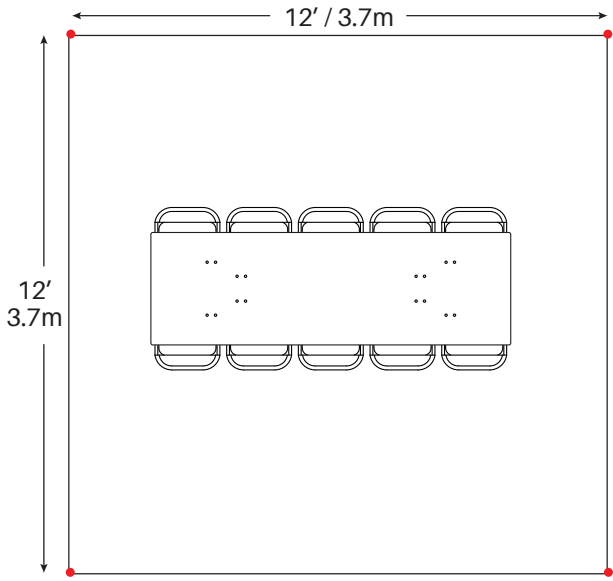

Event & Party Layout 12' x 12' / 3.7m x 3.7m Frame Tent

1 - 72" Round Tables
10 - Chairs

1 - 60" Round Tables
8 - Chairs

1 - 8' Banquet Tables
10 - Chairs

1 - 6' Banquet Tables
6 - Chairs

Cathedral Seating - 20 Chairs

● = Legs
Minimum Seating Layouts