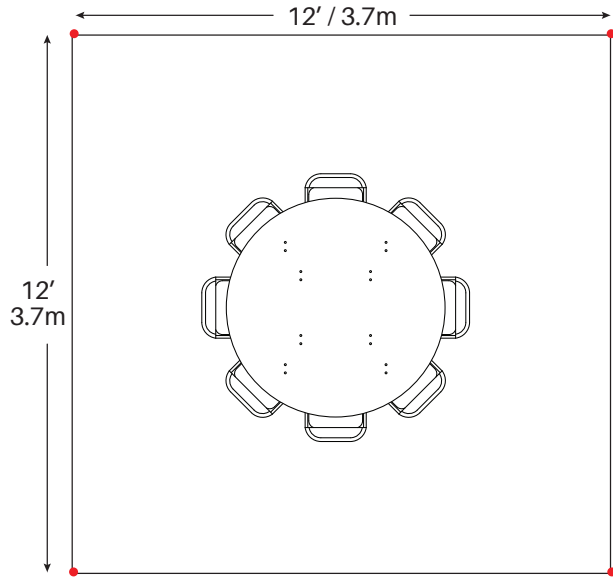

Event & Party Layout 12' x 12' / 3.7m x 3.7m Frame Tent

1 - 72" Round Tables
10 - Chairs

1 - 60" Round Tables
8 - Chairs

1 - 8' Banquet Tables
10 - Chairs

1 - 6' Banquet Tables
6 - Chairs

Cathedral Seating - 20 Chairs

● = Legs
Minimum Seating Layouts