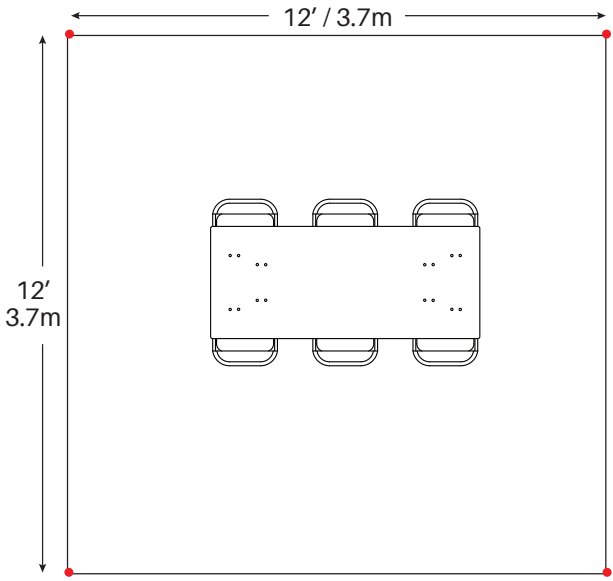

Event & Party Layout 12' x 12' / 3.7m x 3.7m Frame Tent

1 - 72" Round Tables
10 - Chairs

1 - 60" Round Tables
8 - Chairs

1 - 8' Banquet Tables
10 - Chairs

1 - 6' Banquet Tables
6 - Chairs

Cathedral Seating - 20 Chairs

● = Legs
Minimum Seating Layouts