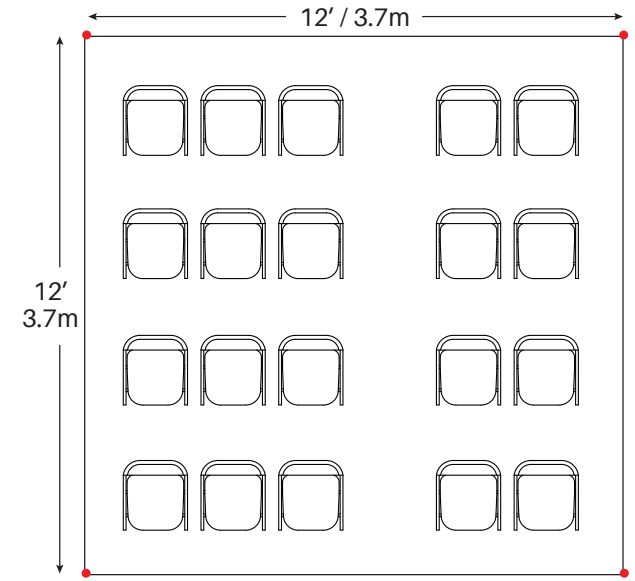

Event & Party Layout 12' x 12' / 3.7m x 3.7m Frame Tent

1 - 72" Round Tables
10 - Chairs

1 - 60" Round Tables
8 - Chairs

1 - 8' Banquet Tables
10 - Chairs

1 - 6' Banquet Tables
6 - Chairs

Cathedral Seating - 20 Chairs

● = Legs
Minimum Seating Layouts