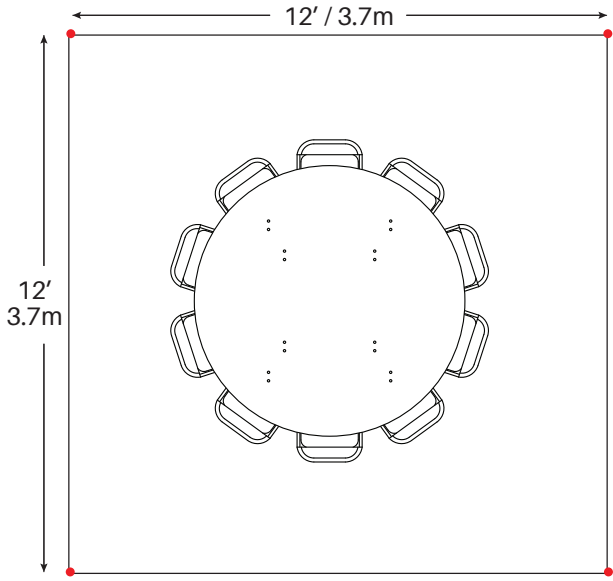

Event & Party Layout 12' x 12' / 3.7m x 3.7m Frame Tent

1 - 72" Round Tables
10 - Chairs

1 - 60" Round Tables
8 - Chairs

1 - 8' Banquet Tables
10 - Chairs

1 - 6' Banquet Tables
6 - Chairs

Cathedral Seating - 20 Chairs

● = Legs
Minimum Seating Layouts