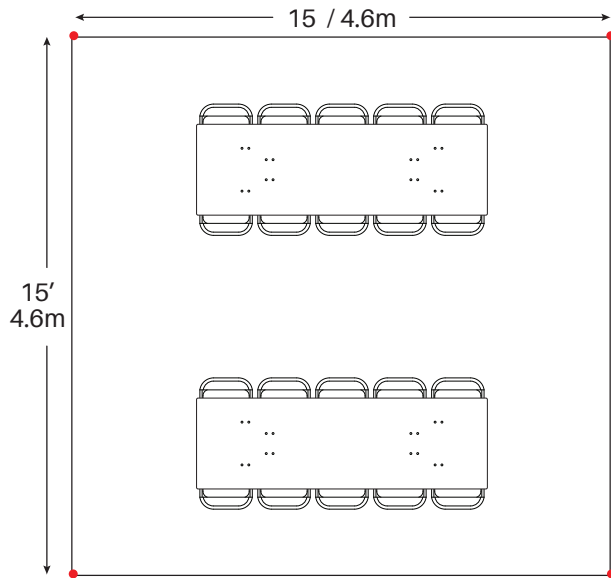

Event & Party Layout 15' x 15' / 3.7m x 4.6m Frame Tent

2 - 72" Round Tables
20 - Chairs

2 - 60" Round Tables
16 - Chairs

2 - 8' Banquet Tables
20 - Chairs

4 - 6' Banquet Tables
24 - Chairs

Cathedral Seating - 30 Chairs

● = Legs

Minimum Seating Layouts