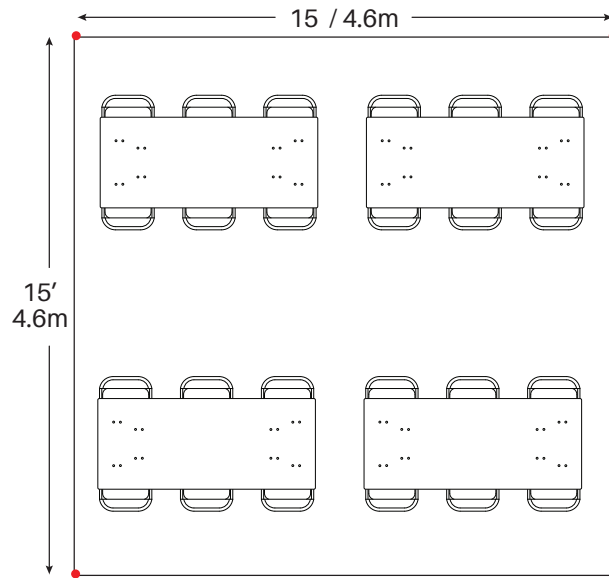

Event & Party Layout 15' x 15' / 3.7m x 4.6m Frame Tent

2 - 72" Round Tables
20 - Chairs

2 - 60" Round Tables
16 - Chairs

2 - 8' Banquet Tables
20 - Chairs

4 - 6' Banquet Tables
24 - Chairs

Cathedral Seating - 30 Chairs

● = Legs

Minimum Seating Layouts