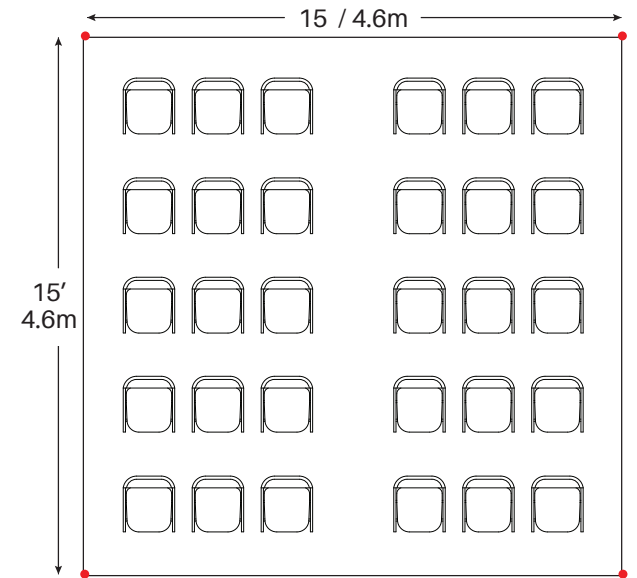

Event & Party Layout 15' x 15' / 3.7m x 4.6m Frame Tent

2 - 72" Round Tables
20 - Chairs

2 - 60" Round Tables
16 - Chairs

2 - 8' Banquet Tables
20 - Chairs

4 - 6' Banquet Tables
24 - Chairs

Cathedral Seating - 30 Chairs

● = Legs

Minimum Seating Layouts