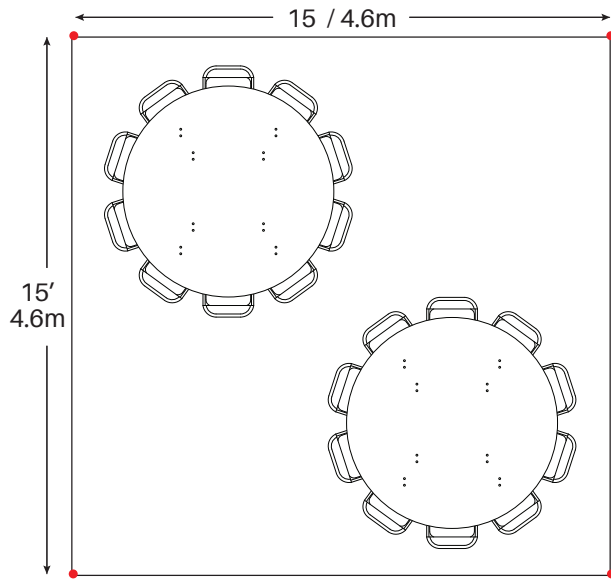

Event & Party Layout 15' x 15' / 3.7m x 4.6m Frame Tent

2 - 72" Round Tables
20 - Chairs

2 - 60" Round Tables
16 - Chairs

2 - 8' Banquet Tables
20 - Chairs

4 - 6' Banquet Tables
24 - Chairs

Cathedral Seating - 30 Chairs

● = Legs

Minimum Seating Layouts