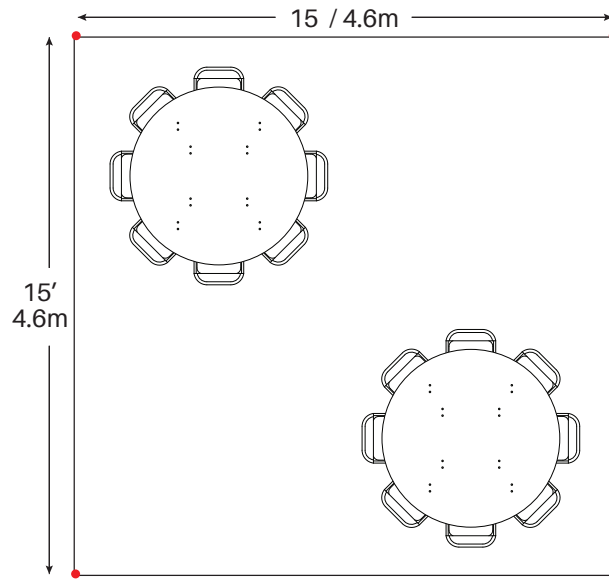

Event & Party Layout 15' x 15' / 3.7m x 4.6m Frame Tent

2 - 72" Round Tables
20 - Chairs

2 - 60" Round Tables
16 - Chairs

2 - 8' Banquet Tables
20 - Chairs

4 - 6' Banquet Tables
24 - Chairs

Cathedral Seating - 30 Chairs

● = Legs

Minimum Seating Layouts