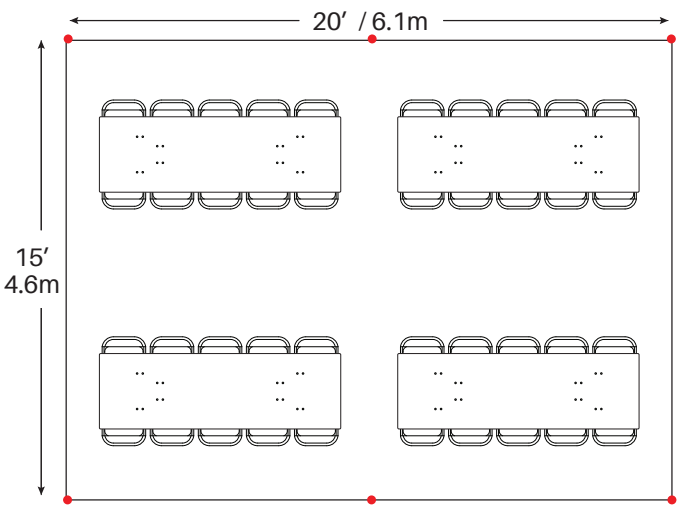

Event & Party Layout 15' x 20' / 3.7m x 6.1m Frame Tent

2 - 72" Round Tables
20 - Chairs

3 - 60" Round Tables
24 - Chairs

Cathedral Seating - 36 Chairs

4 - 8' Banquet Tables
40 - Chairs

4 - 6' Banquet Tables
32 - Chairs

● = Legs
Minimum Seating Layouts