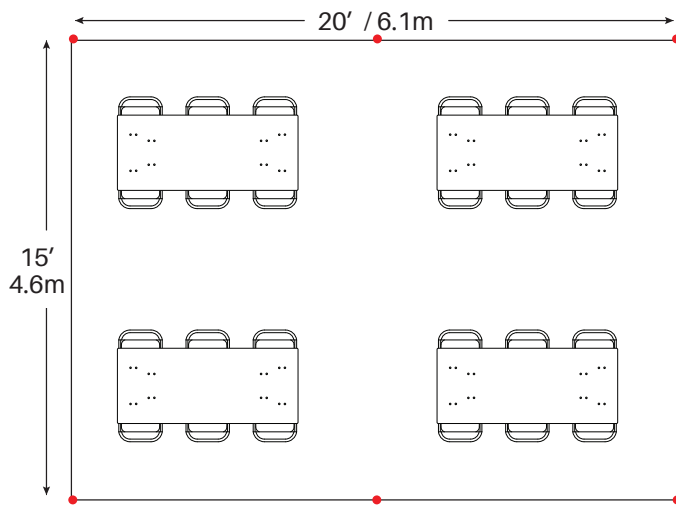

Event & Party Layout 15' x 20' / 3.7m x 6.1m Frame Tent

2 - 72" Round Tables
20 - Chairs

3 - 60" Round Tables
24 - Chairs

Cathedral Seating - 36 Chairs

4 - 8' Banquet Tables
40 - Chairs

4 - 6' Banquet Tables
32 - Chairs

● = Legs
Minimum Seating Layouts