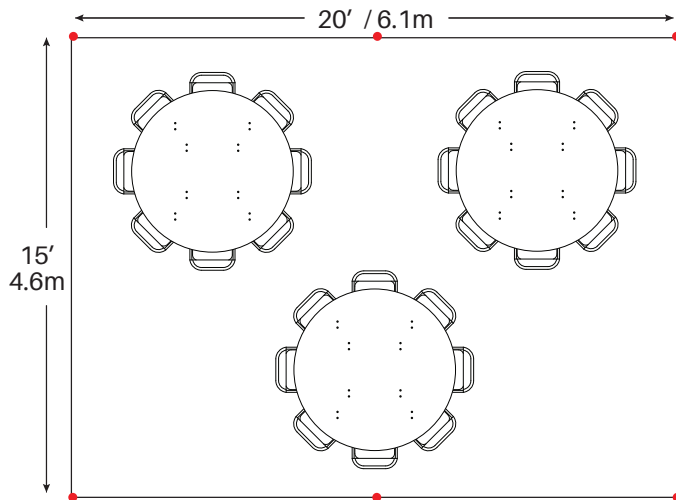

Event & Party Layout 15' x 20' / 3.7m x 6.1m Frame Tent

2 - 72" Round Tables
20 - Chairs

3 - 60" Round Tables
24 - Chairs

Cathedral Seating - 36 Chairs

4 - 8' Banquet Tables
40 - Chairs

4 - 6' Banquet Tables
32 - Chairs

● = Legs
Minimum Seating Layouts