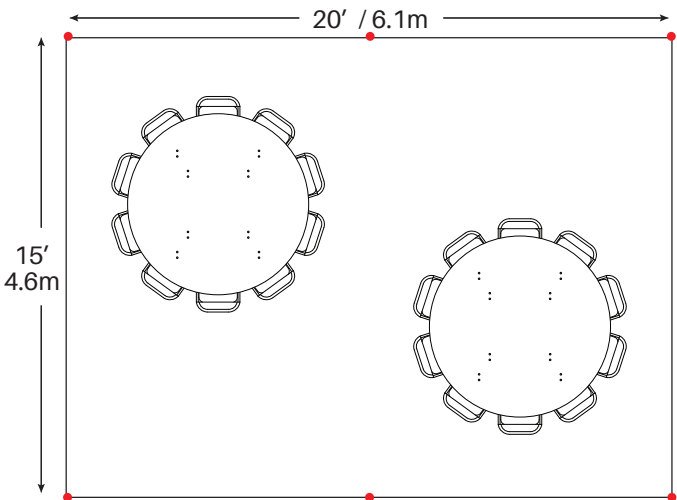

Event & Party Layout 15' x 20' / 3.7m x 6.1m Frame Tent

2 - 72" Round Tables
20 - Chairs

3 - 60" Round Tables
24 - Chairs

Cathedral Seating - 36 Chairs

4 - 8' Banquet Tables
40 - Chairs

4 - 6' Banquet Tables
32 - Chairs

● = Legs
Minimum Seating Layouts