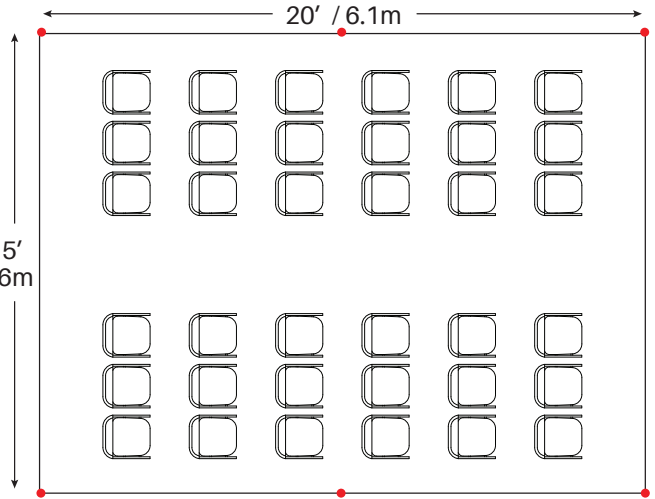

Event & Party Layout 15' x 20' / 3.7m x 6.1m Frame Tent

2 - 72" Round Tables
20 - Chairs

3 - 60" Round Tables
24 - Chairs

Cathedral Seating - 36 Chairs

4 - 8' Banquet Tables
40 - Chairs

4 - 6' Banquet Tables
32 - Chairs

● = Legs
Minimum Seating Layouts