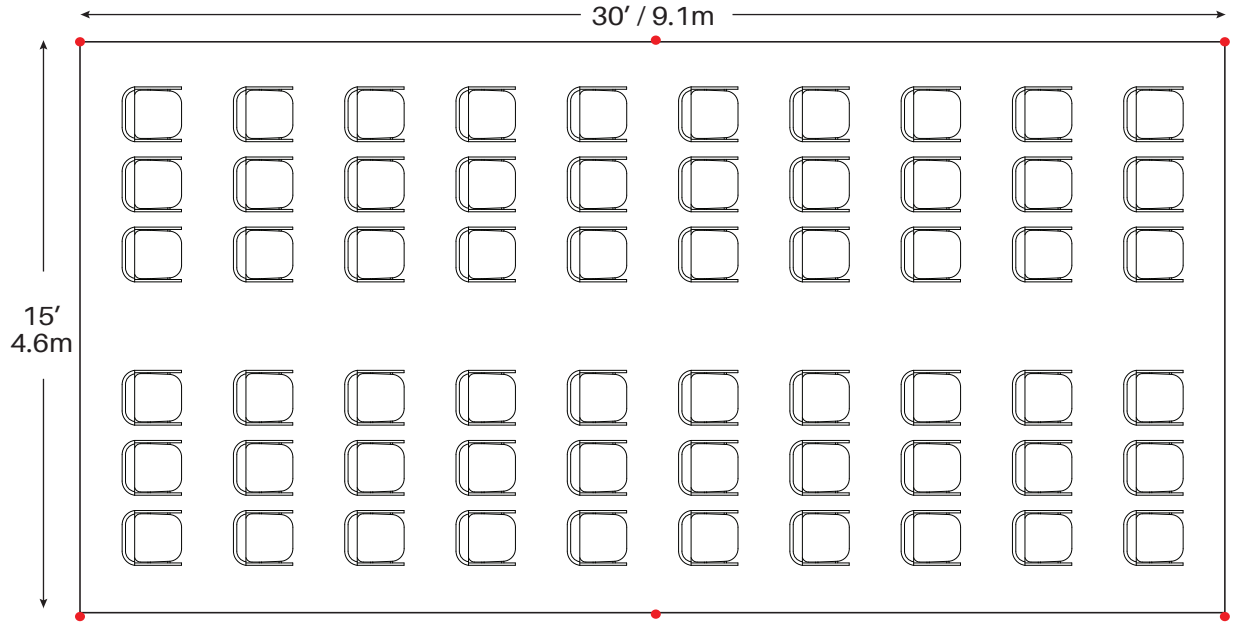

3 - 72" Round Tables  
30 - Chairs

4 - 60" Round Tables  
32 - Chairs

● = Legs

\*Minimum Seating Layouts\*

6 - 8' Banquet Tables  
60 - Chairs

8 - 6' Banquet Tables  
48 - Chairs

● = Legs

\*Minimum Seating Layouts\*

● = Legs

\*Minimum Seating Layouts\*