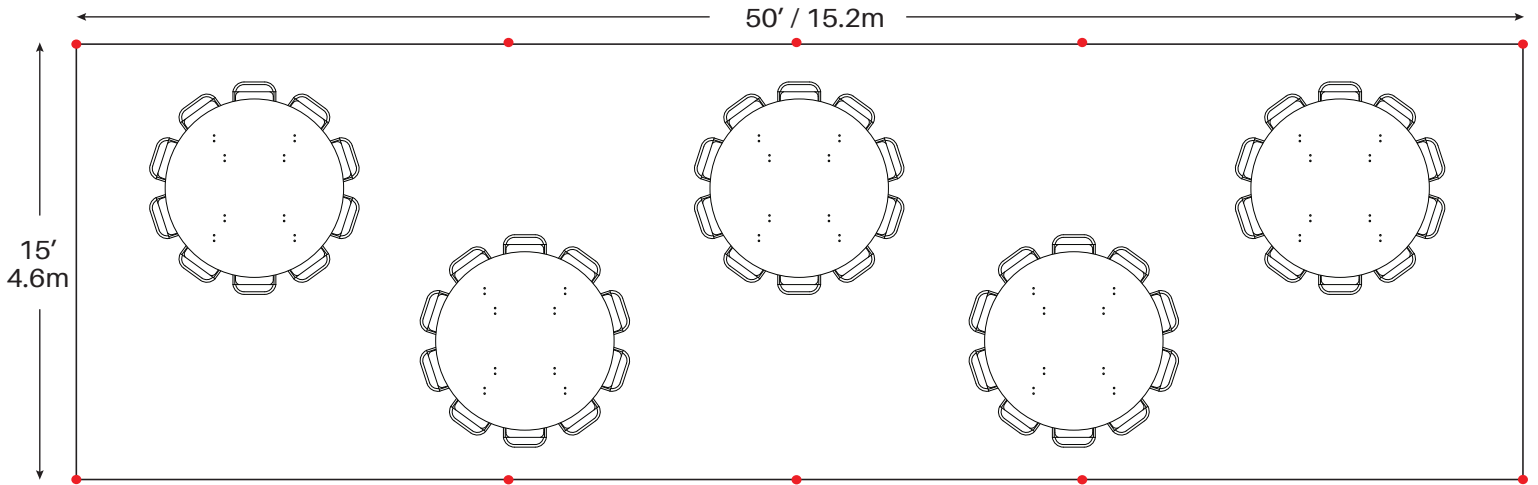

# Event & Party Layout

15' x 50' / 4.6m x 15.2m Frame Tent

5 - 72" Round Tables  
50 - Chairs

6 - 60" Round Tables  
48 - Chairs

● = Legs

\*Minimum Seating Layouts\*

# Event & Party Layout

15' x 50' / 4.6m x 15.2m Frame Tent

10 - 8' Banquet Tables  
100 - Chairs

14 - 6' Banquet Tables  
84 - Chairs

● = Legs

\*Minimum Seating Layouts\*

# Event & Party Layout

15' x 50' / 4.6m x 15.2m Frame Tent

Cathedral Seating - 96 Chairs

● = Legs

\*Minimum Seating Layouts\*