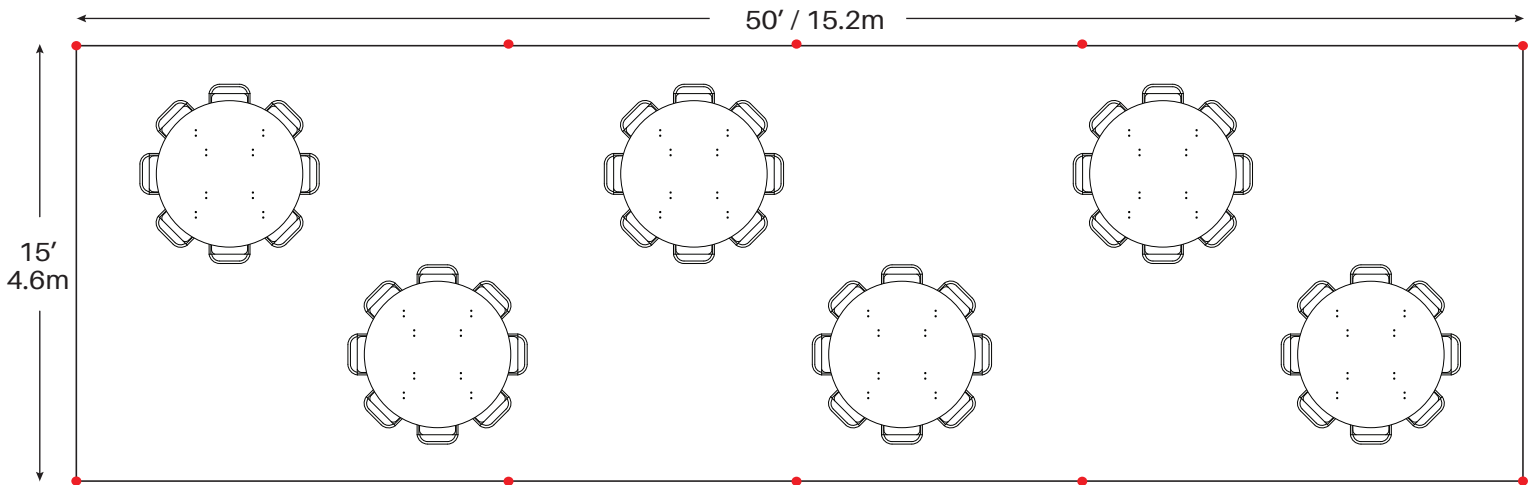

# Event & Party Layout

15' x 50' / 4.6m x 15.2m Frame Tent

5 - 72" Round Tables  
50 - Chairs

6 - 60" Round Tables  
48 - Chairs

● = Legs

\*Minimum Seating Layouts\*

# Event & Party Layout

15' x 50' / 4.6m x 15.2m Frame Tent

10 - 8' Banquet Tables  
100 - Chairs

14 - 6' Banquet Tables  
84 - Chairs

● = Legs

\*Minimum Seating Layouts\*

# Event & Party Layout

15' x 50' / 4.6m x 15.2m Frame Tent

Cathedral Seating - 96 Chairs

● = Legs

\*Minimum Seating Layouts\*