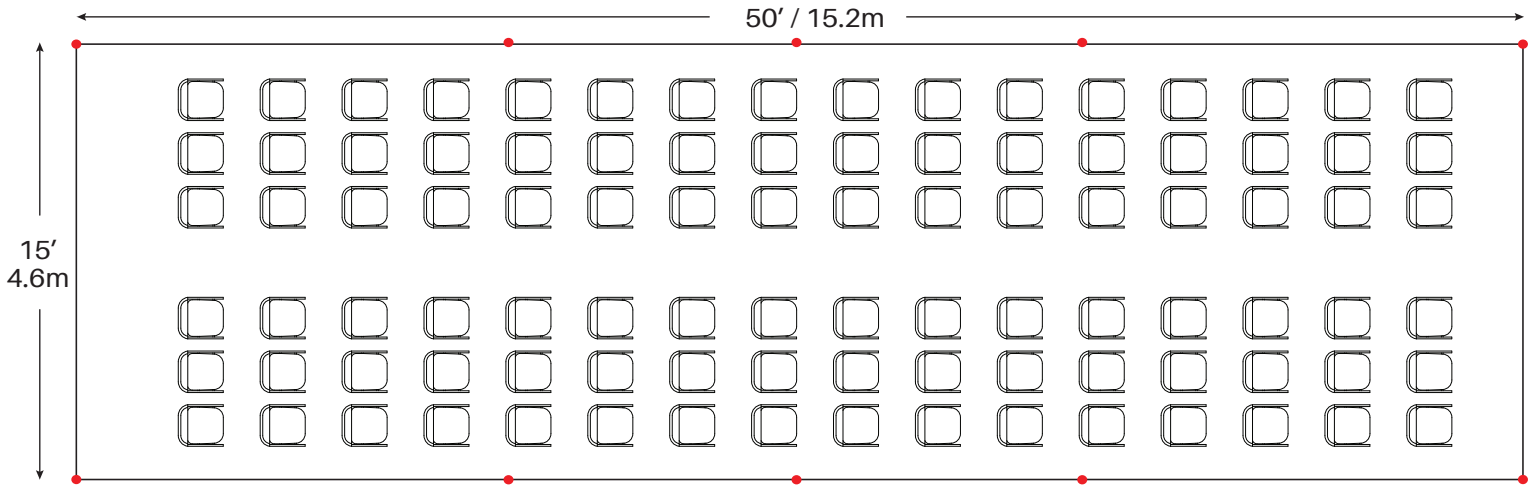

# Event & Party Layout

15' x 50' / 4.6m x 15.2m Frame Tent

5 - 72" Round Tables  
50 - Chairs

6 - 60" Round Tables  
48 - Chairs

● = Legs

\*Minimum Seating Layouts\*

# Event & Party Layout

15' x 50' / 4.6m x 15.2m Frame Tent

10 - 8' Banquet Tables  
100 - Chairs

14 - 6' Banquet Tables  
84 - Chairs

● = Legs

\*Minimum Seating Layouts\*

# Event & Party Layout

15' x 50' / 4.6m x 15.2m Frame Tent

Cathedral Seating - 96 Chairs

● = Legs

\*Minimum Seating Layouts\*