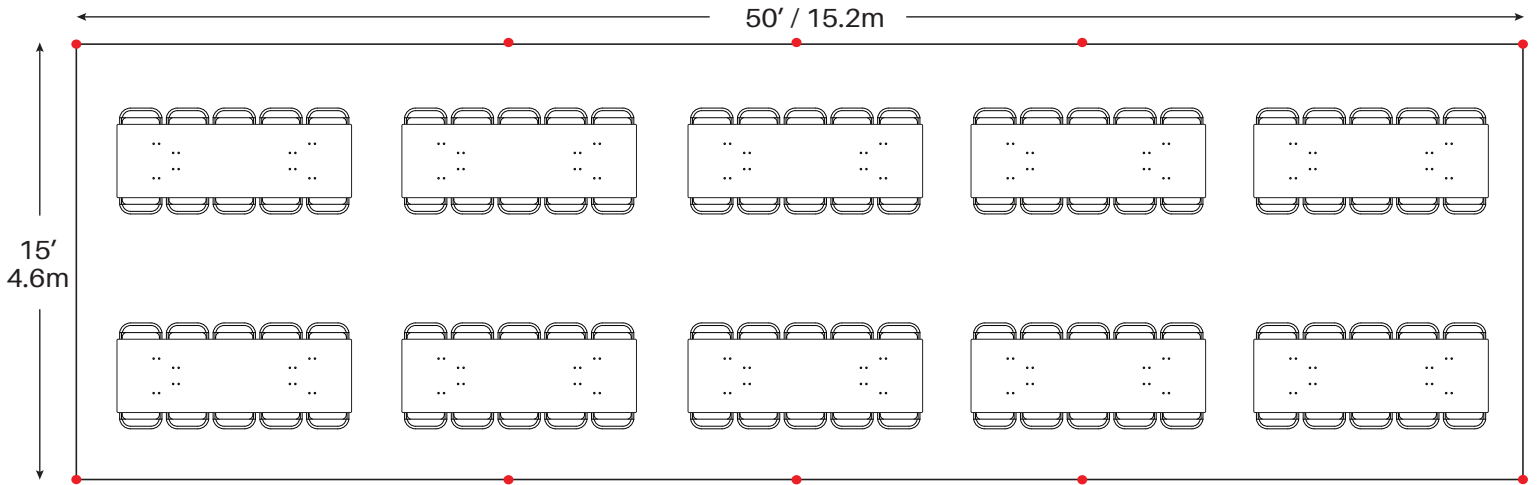

# Event & Party Layout

15' x 50' / 4.6m x 15.2m Frame Tent

5 - 72" Round Tables  
50 - Chairs

6 - 60" Round Tables  
48 - Chairs

● = Legs

\*Minimum Seating Layouts\*

# Event & Party Layout

15' x 50' / 4.6m x 15.2m Frame Tent

10 - 8' Banquet Tables  
100 - Chairs

14 - 6' Banquet Tables  
84 - Chairs

● = Legs

\*Minimum Seating Layouts\*

# Event & Party Layout

15' x 50' / 4.6m x 15.2m Frame Tent

Cathedral Seating - 96 Chairs

● = Legs

\*Minimum Seating Layouts\*