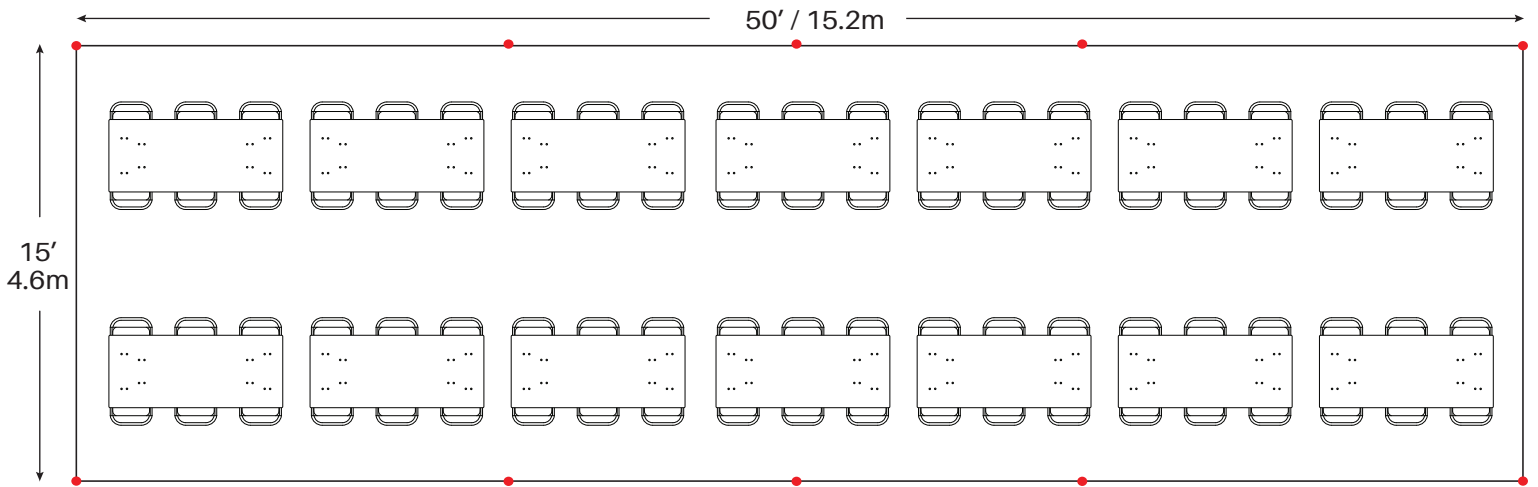

# Event & Party Layout

15' x 50' / 4.6m x 15.2m Frame Tent

5 - 72" Round Tables  
50 - Chairs

6 - 60" Round Tables  
48 - Chairs

● = Legs

\*Minimum Seating Layouts\*

# Event & Party Layout

15' x 50' / 4.6m x 15.2m Frame Tent

10 - 8' Banquet Tables  
100 - Chairs

14 - 6' Banquet Tables  
84 - Chairs

● = Legs

\*Minimum Seating Layouts\*

# Event & Party Layout

15' x 50' / 4.6m x 15.2m Frame Tent

Cathedral Seating - 96 Chairs

● = Legs

\*Minimum Seating Layouts\*