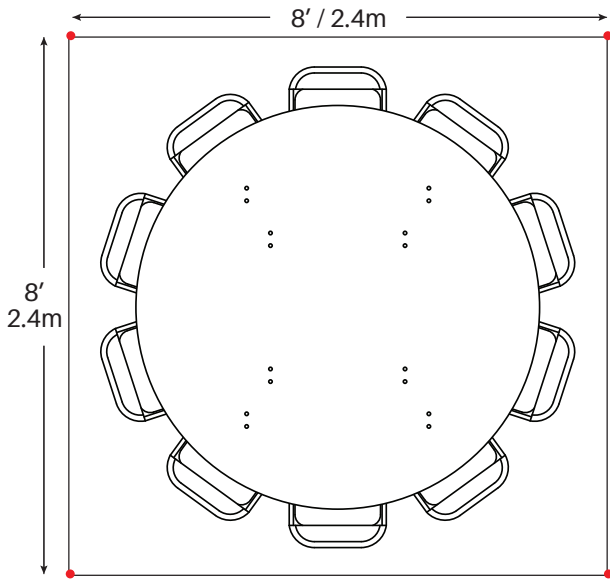

Event & Party Layout 8' x 8' / 2.4m x 2.4m Frame Tent

1 - 72" Round Tables
10 - Chairs

1 - 60" Round Tables
8 - Chairs

1 - 8' Banquet Tables
10 - Chairs

1 - 6' Banquet Tables
6 - Chairs

Cathedral Seating - 12 Chairs

● = Legs

Minimum Seating Layouts