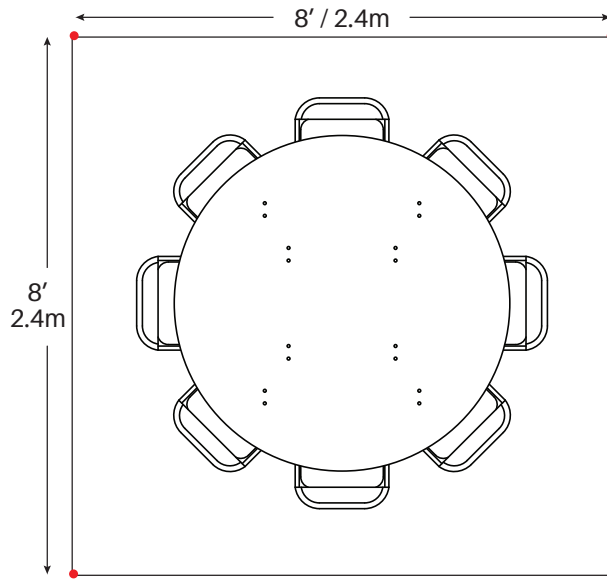

Event & Party Layout 8' x 8' / 2.4m x 2.4m Frame Tent

1 - 72" Round Tables
10 - Chairs

1 - 60" Round Tables
8 - Chairs

1 - 8' Banquet Tables
10 - Chairs

1 - 6' Banquet Tables
6 - Chairs

Cathedral Seating - 12 Chairs

● = Legs

Minimum Seating Layouts