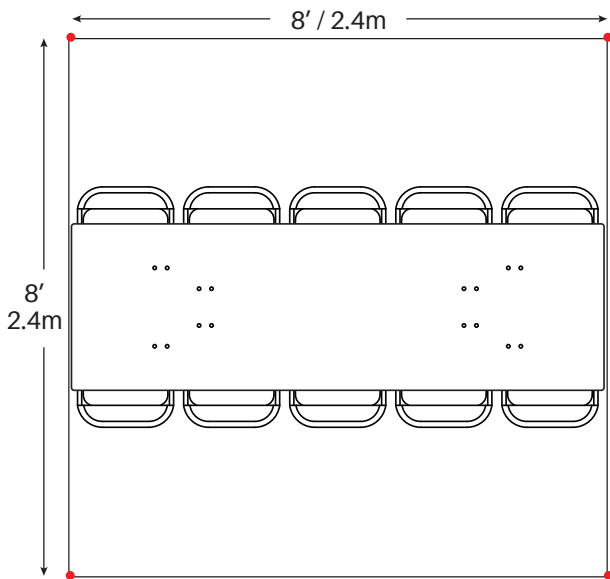

Event & Party Layout 8' x 8' / 2.4m x 2.4m Frame Tent

1 - 72" Round Tables
10 - Chairs

1 - 60" Round Tables
8 - Chairs

1 - 8' Banquet Tables
10 - Chairs

1 - 6' Banquet Tables
6 - Chairs

Cathedral Seating - 12 Chairs

● = Legs

Minimum Seating Layouts