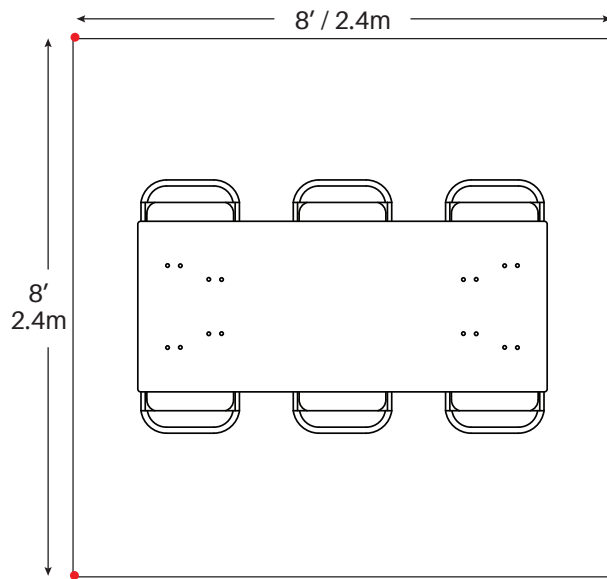

Event & Party Layout 8' x 8' / 2.4m x 2.4m Frame Tent

1 - 72" Round Tables
10 - Chairs

1 - 60" Round Tables
8 - Chairs

1 - 8' Banquet Tables
10 - Chairs

1 - 6' Banquet Tables
6 - Chairs

Cathedral Seating - 12 Chairs

● = Legs

Minimum Seating Layouts