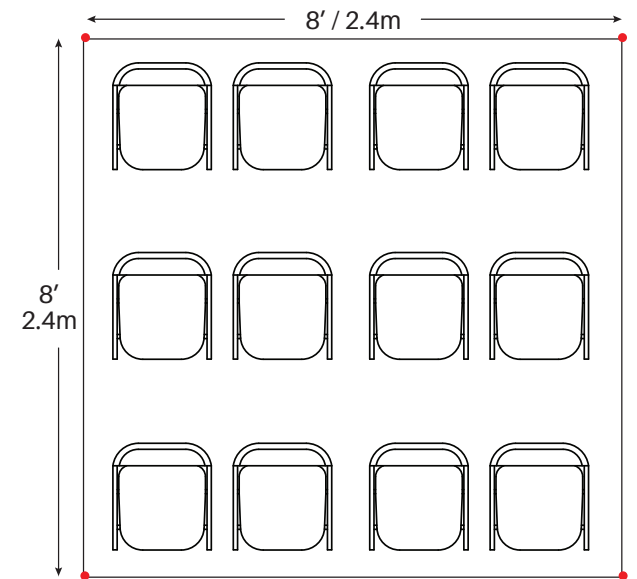

Event & Party Layout 8' x 8' / 2.4m x 2.4m Frame Tent

1 - 72" Round Tables
10 - Chairs

1 - 60" Round Tables
8 - Chairs

1 - 8' Banquet Tables
10 - Chairs

1 - 6' Banquet Tables
6 - Chairs

Cathedral Seating - 12 Chairs

● = Legs

Minimum Seating Layouts